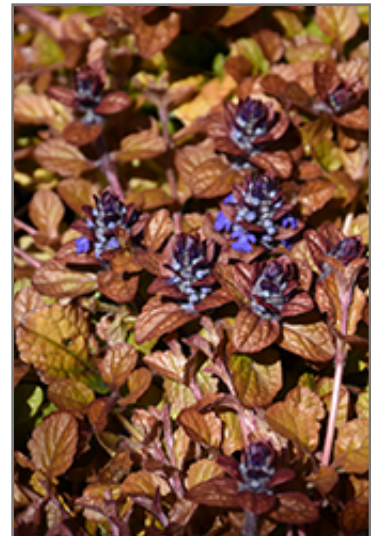

Other Names: Carpet Bugle

Group/Class: Feathered Friends Series

Description:

A stunning variety, featuring tri-color foliage of yellow, orange, and red, topped with contrasting violet-blue flowers; excellent when used in containers, as a groundcover, or in border fronts; tolerates any soil with good drainage

Ornamental Features

Feathered Friends Parrot Paradise Bugleweed's attractive small glossy oval leaves emerge brick red in spring, turning light green in color with showy gold variegation and tinges of orange the rest of the year on a plant with a spreading habit of growth. It features subtle spikes of blue flowers with violet overtones rising above the foliage from late spring to early summer, which emerge from distinctive silver flower buds.

Landscape Attributes

Feathered Friends Parrot Paradise Bugleweed is a dense herbaceous evergreen perennial with a ground-hugging habit of growth. Its relatively fine texture sets it apart from other garden plants with less refined foliage.

This plant will require occasional maintenance and upkeep, and should not require much pruning, except when necessary, such as to remove dieback. It is a good choice for attracting butterflies to your yard, but is not particularly attractive to deer who tend to leave it alone in favor of tastier treats. Gardeners should be aware of the following characteristic(s) that may warrant special consideration;

*Feathered Friends Parrot Paradise
Bugleweed flowers*
Photo courtesy of NetPS Plant Finder